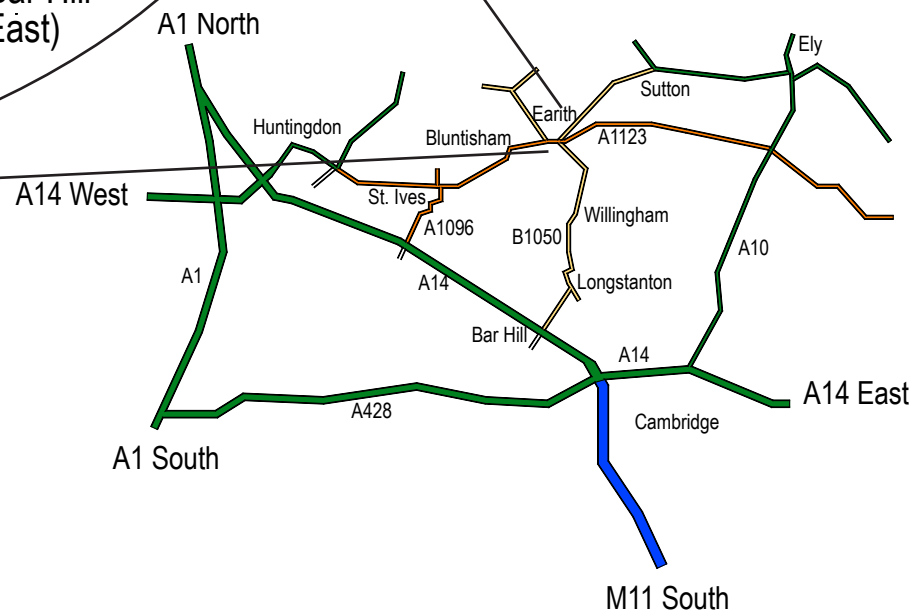

How to find us:

SmartDrive Ltd
The Old School
8 Colne Road
Earith
Huntingdon
Cambridgeshire
PE28 3PX
Tel: +44 (0) 1487 843663
Fax: +44 (0) 1487 843661
www.smartdrive.co.uk
info@smartdrive.co.uk