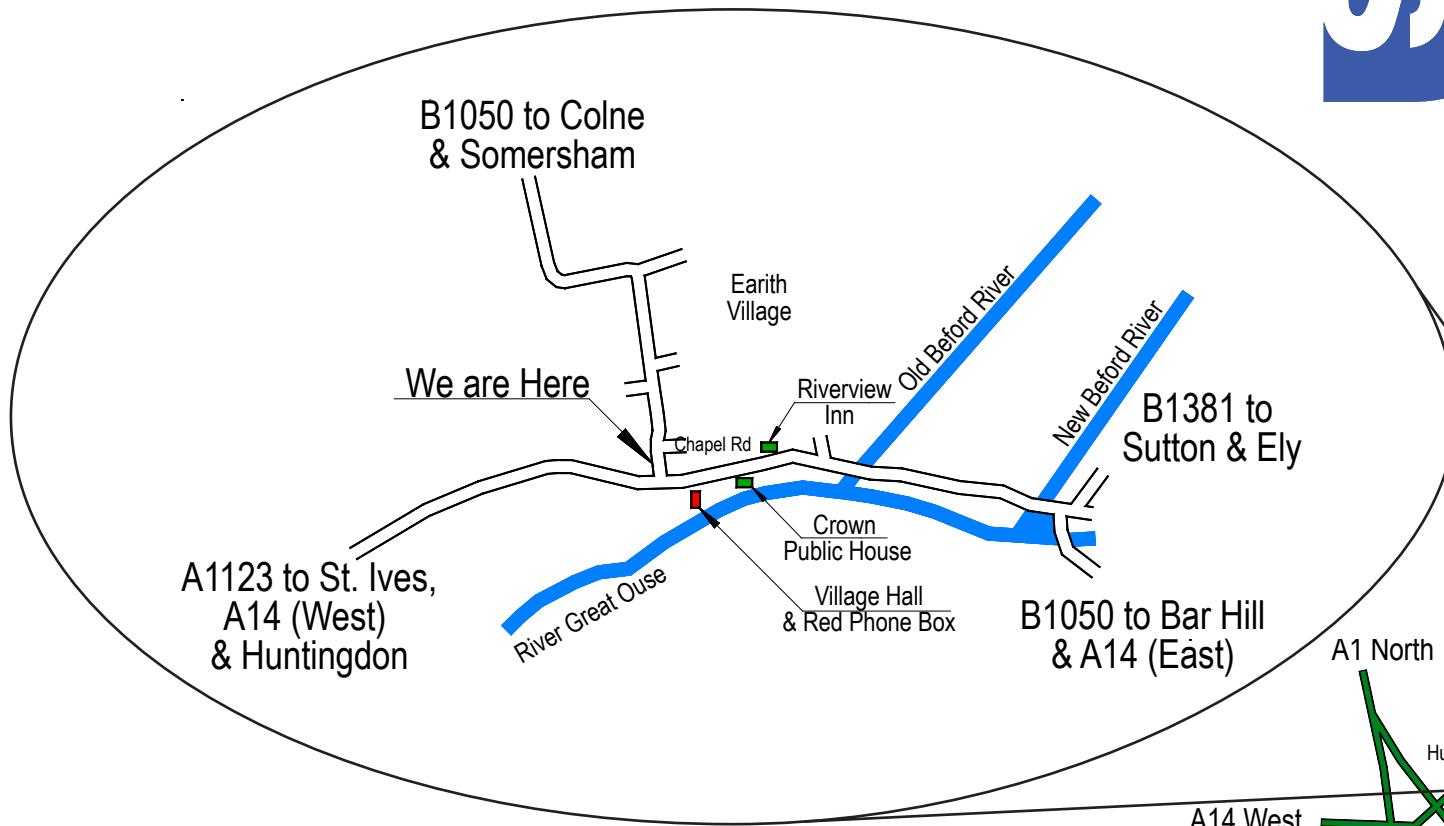

How to find us:

SmartDrive Ltd
The Old School
8 Colne Road
Earith
Huntingdon
Cambridgeshire
PE28 3PX
Tel: +44 (0) 1487 843663
Fax: +44 (0) 1487 843661
www.smartdrive.co.uk
info@smartdrive.co.uk